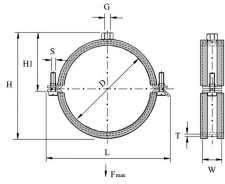

STANDARD-R-SS

Std 2SC Clip Ins 59mm