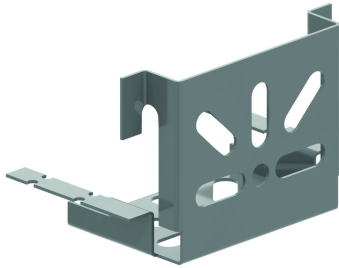

# VFMM35

## Wall and mounting bracket for VFU(L)

For VFU(L)35

Reference	↕ mm	↔ mm	→  ← mm	↔ mm	kg/stk	📦	Unit
<b>VFMM35</b>	57				0,120	12	STK