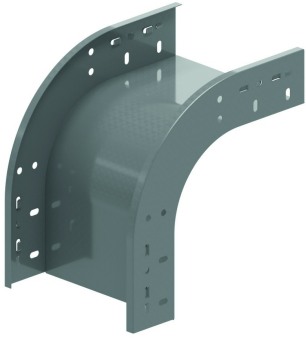

VBCL

Snap-in low elbow 90°

Snap-in system with cable tray KBSC60, KBS60 and KBSI60

Radius: 100 mm

Reference	Finish	↕ mm	↔ mm	→ ← mm	↔ mm	kg/stk	📦	Unit
ZMVBCL90.60.050	DF	60	50			0,467	1	STK
ZMVBCL90.60.075	DF	60	75			0,516	1	STK
ZMVBCL90.60.100	DF	60	100			0,566	1	STK
ZMVBCL90.60.150	DF	60	150			0,664	1	STK
ZMVBCL90.60.200	DF	60	200			0,763	1	STK
ZMVBCL90.60.300	DF	60	300			0,960	1	STK
ZMVBCL90.60.400	DF	60	400			1,158	1	STK
ZMVBCL90.60.500	DF	60	500			1,900	1	STK
ZMVBCL90.60.600	DF	60	600			2,150	1	STK

Opening for extra locking using 4x VM6.10.
Openings provided for fitting a cover.
Only available in height 60 mm.

Legend finish

- DF = Defender