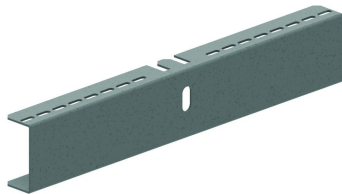

DKBS

Dubbele console (BS)