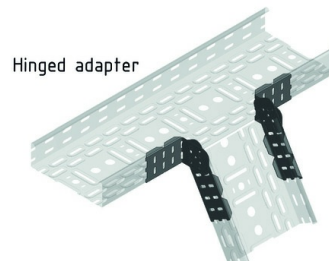

### Te bevestigen met:

Zelfborgende moer en bout  
I6VM

End piece

Reducing plate

Hinged joiner

Hinged adapter

Outside adjustable bend