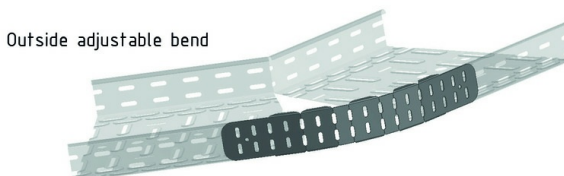

### Te bevestigen met:

Zelfborgende moer en bout  
I6VM

End piece

Reducing plate

Hinged joiner

Hinged adapter

Outside adjustable bend