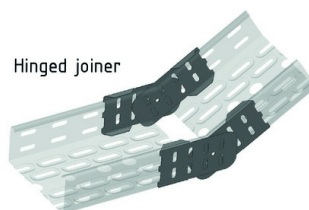

### Te bevestigen met:

Zelfborgende moer en bout  
I6VM

End piece

Reducing plate

Hinged joiner

Hinged adapter

Outside adjustable bend