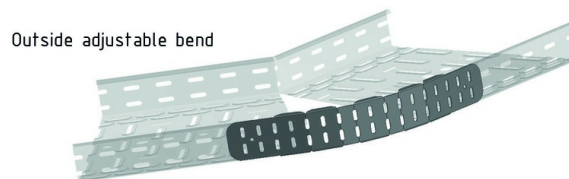

### Te bevestigen met:

Zelfborgende moer en bout  
I6VM

End piece

Reducing plate

Hinged joiner

Hinged adapter

Outside adjustable bend